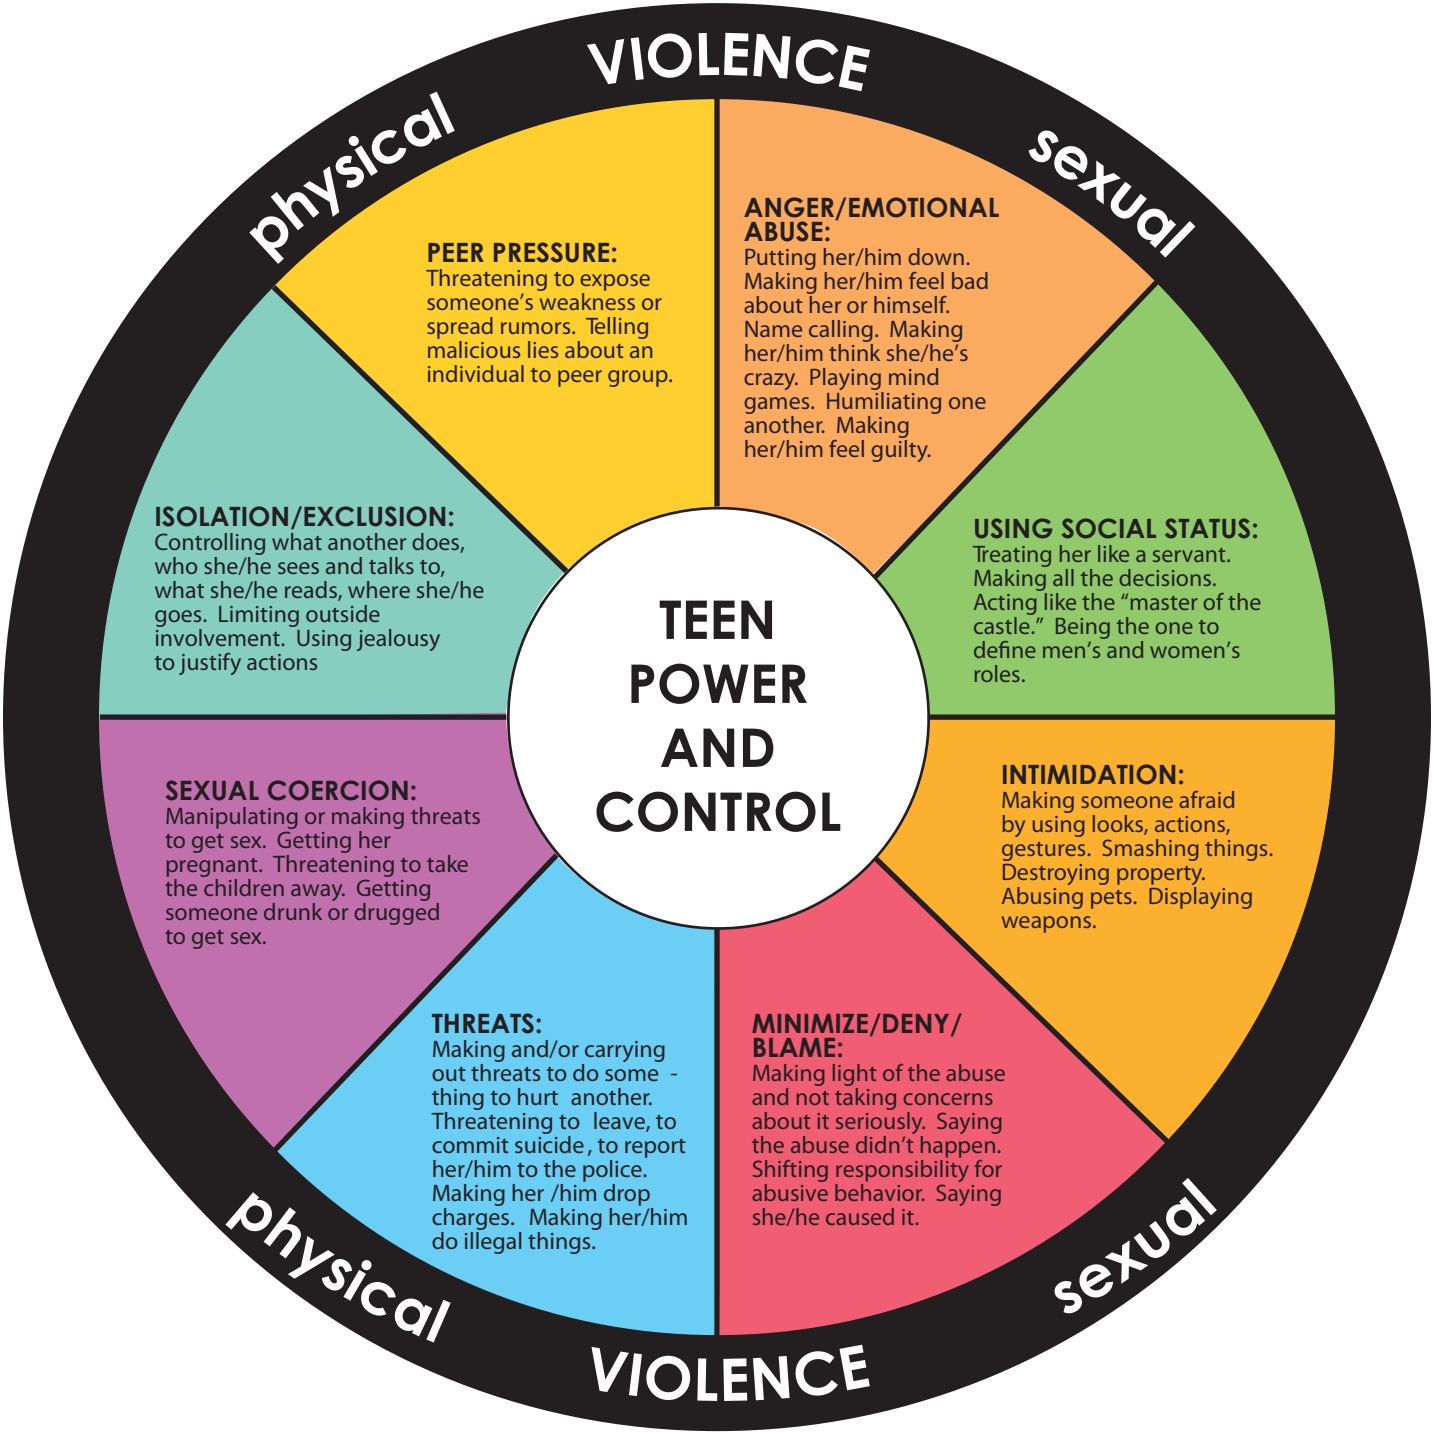

Teen Power and Control Wheel

teenwrc.org

Developed from:
Domestic Abuse Intervention Project
202 East Superior Street
Duluth, MN 55802
218.722.4134

Produced and distributed by:
NATIONAL CENTER
on Domestic and Sexual Violence
training • consulting • advocacy
4612 Shoal Creek Blvd. • Austin, Texas 78756
512.407.9020 (phone and fax) • www.ncdsv.org