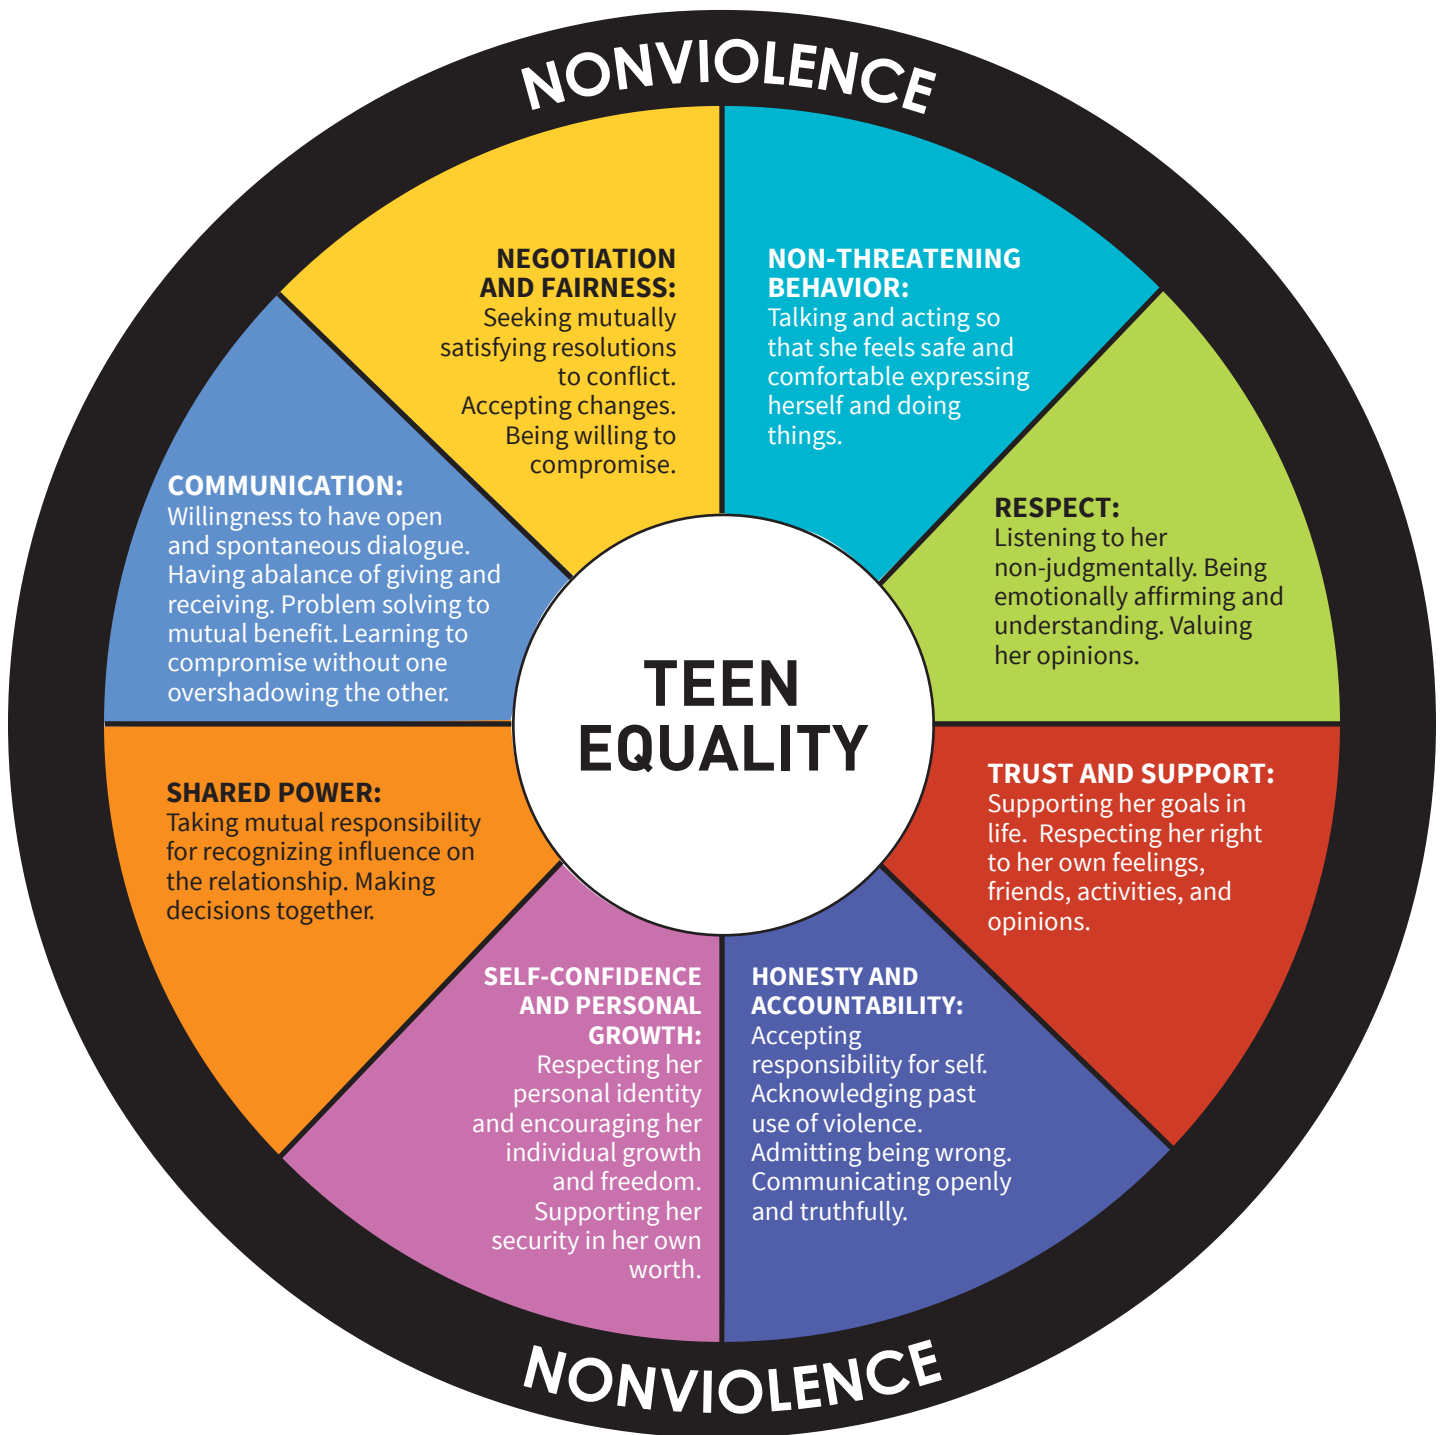

# Equity Wheel for Teens

teenwrc.org

Adapted from:  
Domestic Abuse Intervention Project  
202 East Superior Street  
Duluth, MN 55802  
218.722.4134

Produced and distributed by:  
**NATIONAL CENTER**  
on Domestic and Sexual Violence  
*training • consulting • advocacy*  
4612 Shoal Creek Blvd. • Austin, Texas 78756  
512.407.9020 (phone and fax) • www.ncdsv.org